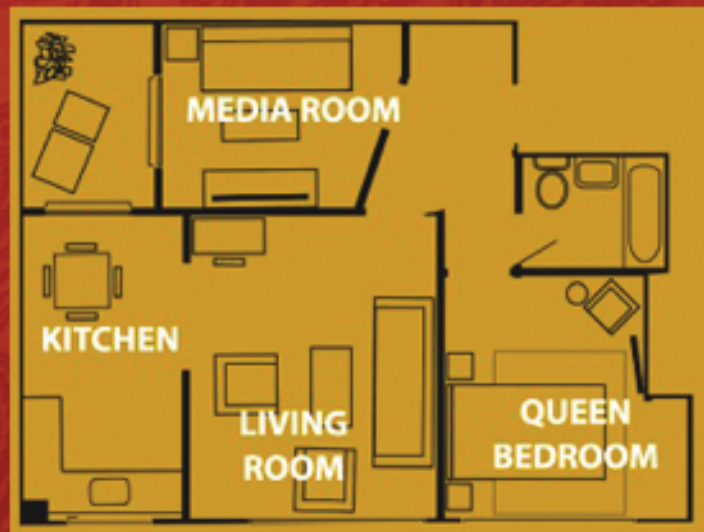

DO5

SUITE

This welcoming suite offers a separate bedroom, living-room, state-of-the-art media room, fully equipped kitchenette and private patio/balcony.

- Queen bed in separate bedroom with 32-inch HD LCD TV
- Queen pullout in living room
- Separate media room with 52-inch Surround Sound LCD TV and Blu-ray DVD player
- Turntable with selection of vinyl
- Private patio/balcony with views of Griffith Park, Griffith Observatory, and Hollywood Sign
- Kitchenette with mini-fridge, coffee maker, microwave, & convection oven
- Premium DIRECTV channels, including HBO & Showtime
- Bathtub/shower combination
- Custom robes by Silver Lake designer Martrushka
- 400-count 100% cotton sheets
- Hypoallergenic bedding available
- Desk with lamp
- iPod Dock
- Sony alarm clock
- Iron & ironing board
- Hairdryer
- Complimentary Wi-Fi
- VTech Internet radio
- Complimentary on-site parking
- Daily maid service
- Complimentary organic coffee & tea in suite